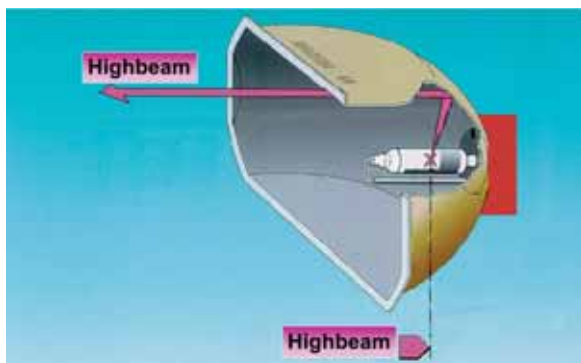

The **Bi-Xenon System** is the current development of this technology and is operating with an electromechanical adjustment of the bulb position within a fraction of a second. Therewith the light distribution for low and high beam is controlled with only one bulb.