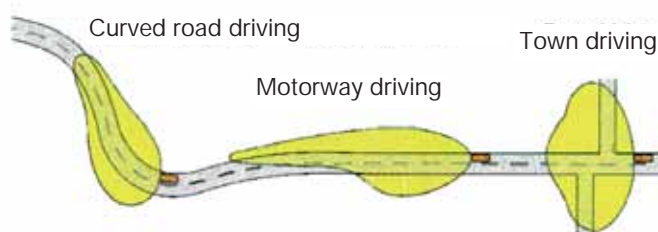

The usage of these bulbs requires a high demanding head lamp technology. Not only a more sophisticated optic, but also the usage of electronic ignition units (ECU) is required in order to achieve the necessary voltage of 10.000/20.000 to ignite the bulbs. Additionally, a constant tension regulator, an automatic load leveling (to avoid dazzling) and a head lamp washing system (required by law in Europe) are needed.

The **Bi-Xenon System** is the current development of this technology and is operating with an electromechanical adjustment of the bulb position within a fraction of a second. Therewith the light distribution for low and high beam is controlled with only one bulb.

The latest development has beard the Systems **SFS (Static Front lighting System)** und **AFS (Adaptive Front lighting System)**, better known as curve light.

The System AFS (also fog - curve combination, static curve light) is the easier version and works with the usage of an additional bulb inside the fog lamp. The light ignites automatically when switching the indicator on and increases the lighting of the desired side.

Much more complex is the System AFS (dynamic curve light).

This system contains an electrical control unit which is able to process the data's (speed, steering angle, etc.) coming from various sensors in order to steer the automatic light regulation as well in horizontal as in vertical direction.

The better illumination of the important sections leads to a higher driving safety.