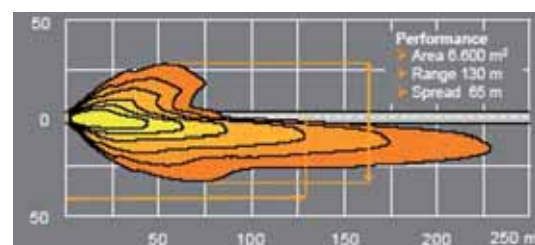

Performance Xenon