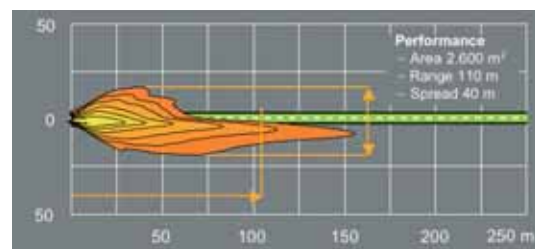

Performance H7