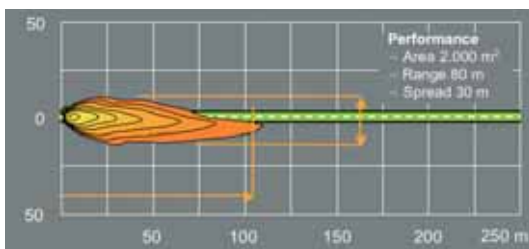

VW Passat Limousine

One hundred years of development in the automotive lighting

Since the beginning of the last century enormous technological development have occurred for the automotive lighting, especially for head lamps and rear lights.

In 1912 the Italian company Carello has introduced as the first in Europe **electrical head lamps, powered by generators**.

In the following phase head lamps with asymmetric light bulbs with two filaments have been developed in order to allow the function low and high beam at the same time.

In the beginning of the sixties the company Carello introduced the first head lamp with a new glow bulb type: **The halogen bulb**.

Regarding the previous technology (**Bilux**), the head lamp provides light with nearly the double intensity compared to a regular lamp.

The technical changes of the halogen bulb have increased the ability of head lamps to generate light.

For example the usage of H7 halogen bulbs achieves a better light exploitation, which leads to an increase of about 30% more light than the H4 bulb.

Performance H4