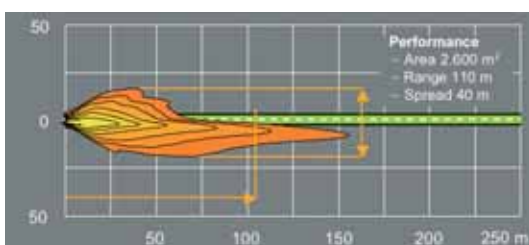

Performance H7