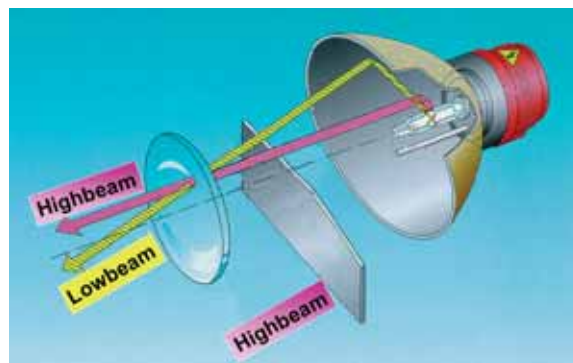

This technology uses an additional lens inside the head lamp. This allows a higher light exploitation (through distribution and concentration) in relation with the head lamp size.

In the nineties the Xenon-System was born, based on the usage of gas discharge lamps (also known as D1S, D2S, D1R, D2R). These bulbs are able to provide up to 200% more light, using less energy than regular halogen bulbs.

Performance H7

Performance Xenon

The usage of these bulbs requires a high demanding head lamp technology. Not only a more sophisticated optic, but also the usage of electronic ignition units (ECU) is required in order to achieve the necessary voltage of 10.000/20.000 to ignite the bulbs. Additionally, a constant tension regulator, an automatic load leveling (to avoid dazzling) and a head lamp washing system (required by law in Europe) are needed.

The **Bi-Xenon System** is the current development of this technology and is operating with an electromechanical adjustment of the bulb position within a fraction of a second. Therewith the light distribution for low and high beam is controlled with only one bulb.