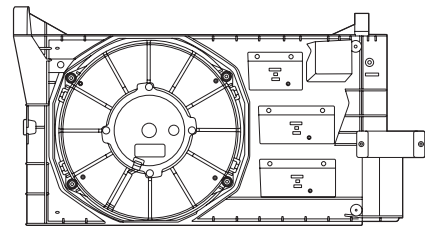

$\frac{V}{W}$ 12 V

$\varnothing$ 225 mm

$\curvearrowright$ H

SPEED 1

RPM

MTC044AX