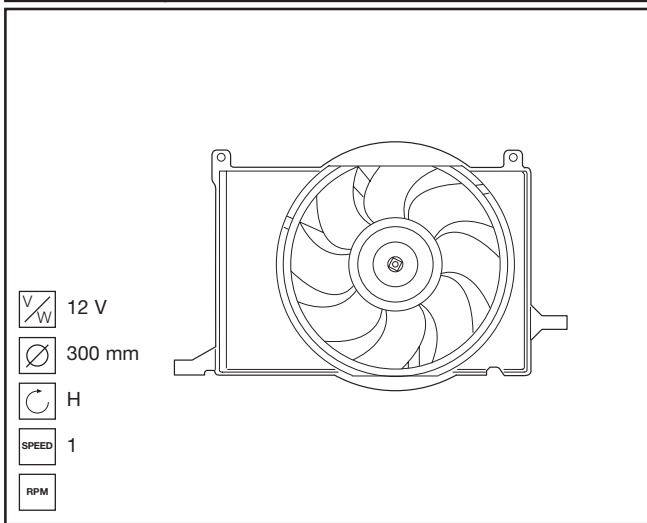

MTC209AX OPEL