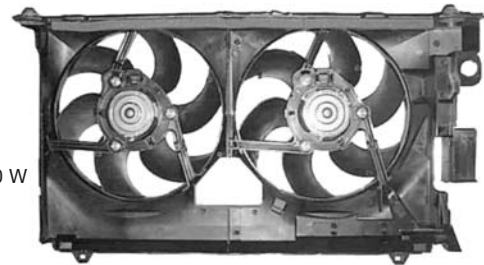

☒ V/W 12 V - 120 W

☒ Ø

☒ C

☒ SPEED

☐ RPM

MTC384AX

PEUGEOT