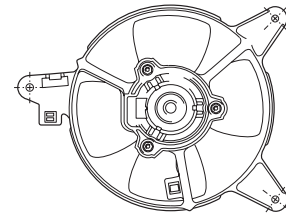

12 V - 50 W
224 mm
H
SPEED 1
RPM 2800

MTE945AX FIAT