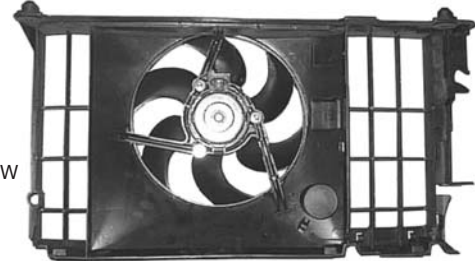

☒ V/W 12 V - 250 W

☒ Ø

☒ C H

☒ SPEED 1

☐ RPM

MTC381AX

PEUGEOT