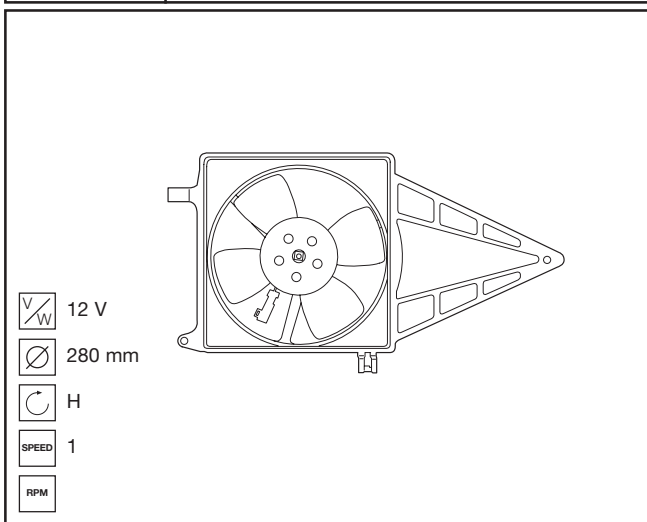

MTC211AX OPEL