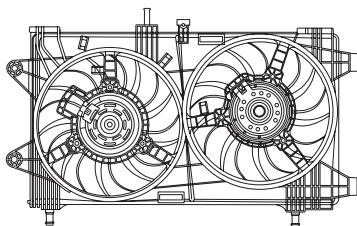

$\frac{V}{W}$ 12 V - 150 W

$\varnothing$ 275 mm

$\curvearrowright$ H

SPEED 1

RPM 3800

FIAT

MTC047AX