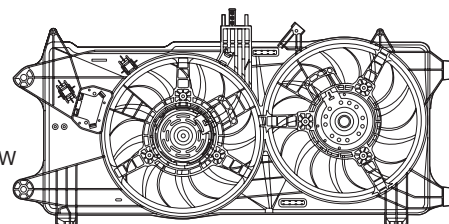

$\frac{V}{W}$

$\varnothing$

$\curvearrowright$

SPEED

RPM

FIAT

MTC034AX

$\frac{V}{W}$ 12 V - 270 W

$\varnothing$ 266 mm

$\curvearrowright$ H

SPEED 1

RPM 3700

$\frac{V}{W}$ 12 V - 110 W

$\varnothing$ 266 mm

$\curvearrowright$ H

SPEED 1

RPM 3000