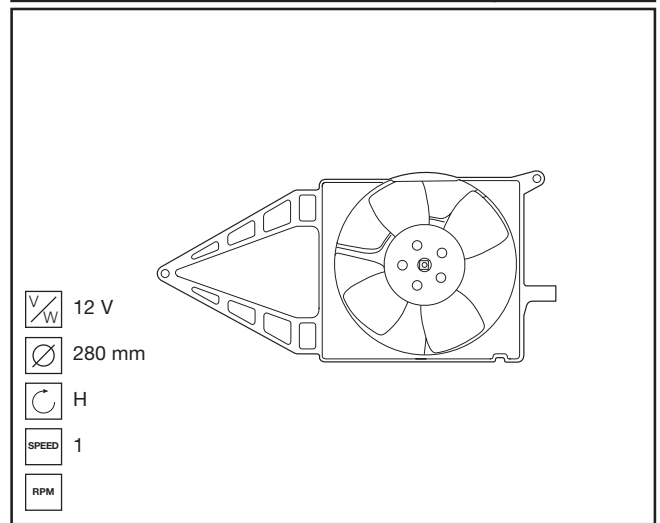

OPEL **MTC210AX**