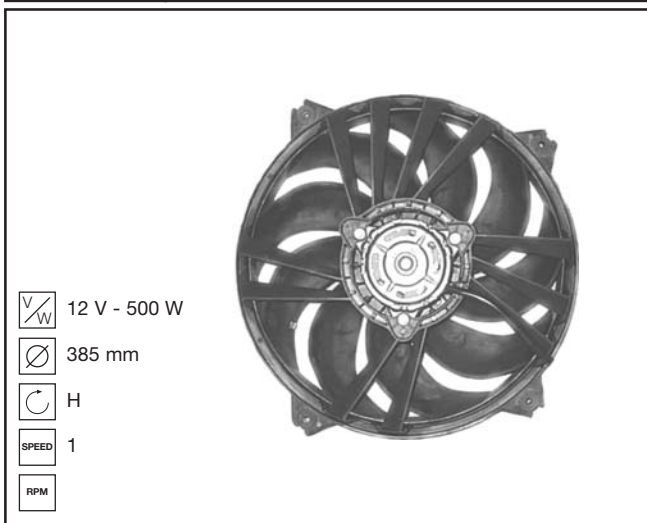

MTC387AX PEUGEOT