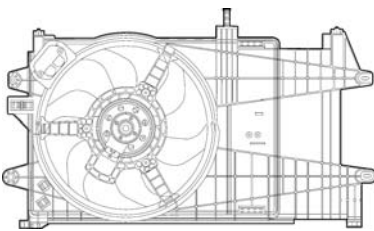

$\frac{V}{W}$ 12 V - 150 W

$\varnothing$ 312 mm

$\curvearrowright$ H

SPEED 1

RPM 3800

FIAT

MTC045AX